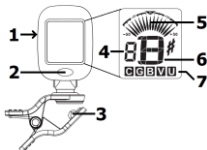

CT-28 Compact Clip Tuner

173.256UK
User Manual

Thank you for choosing a Chord CT-28 compact clip tuner for convenient and accurate tuning of your instrument. Please read this user guide to ensure you get the most from your new tuner.

Layout

- 1 Battery compartment at rear of main display
- 2 On/Off & Tuning Mode button
- 3 Clip pickup
- 4 String number (for instrument tuning modes)
- 5 Virtual needle display
- 6 Note display
- 7 Tuning mode

The CT-12 is supplied with a single CR2032 button cell for power, which should be inserted into the battery compartment at the rear of the tuner display. Slide the compartment cover off and insert the button cell, ensuring that the polarity is correct and replace the cover.

To operate the tuner, attach the clip to the headstock of your instrument, rotate the display for a clear view of the LCD screen and hold the On/Off button until the display lights. Short presses of the On/Off button will set the mode, with options for Chromatic, Guitar, Bass, Violin and Ukulele. (Ukulele is for a soprano type and to tune a mandolin, use violin mode).